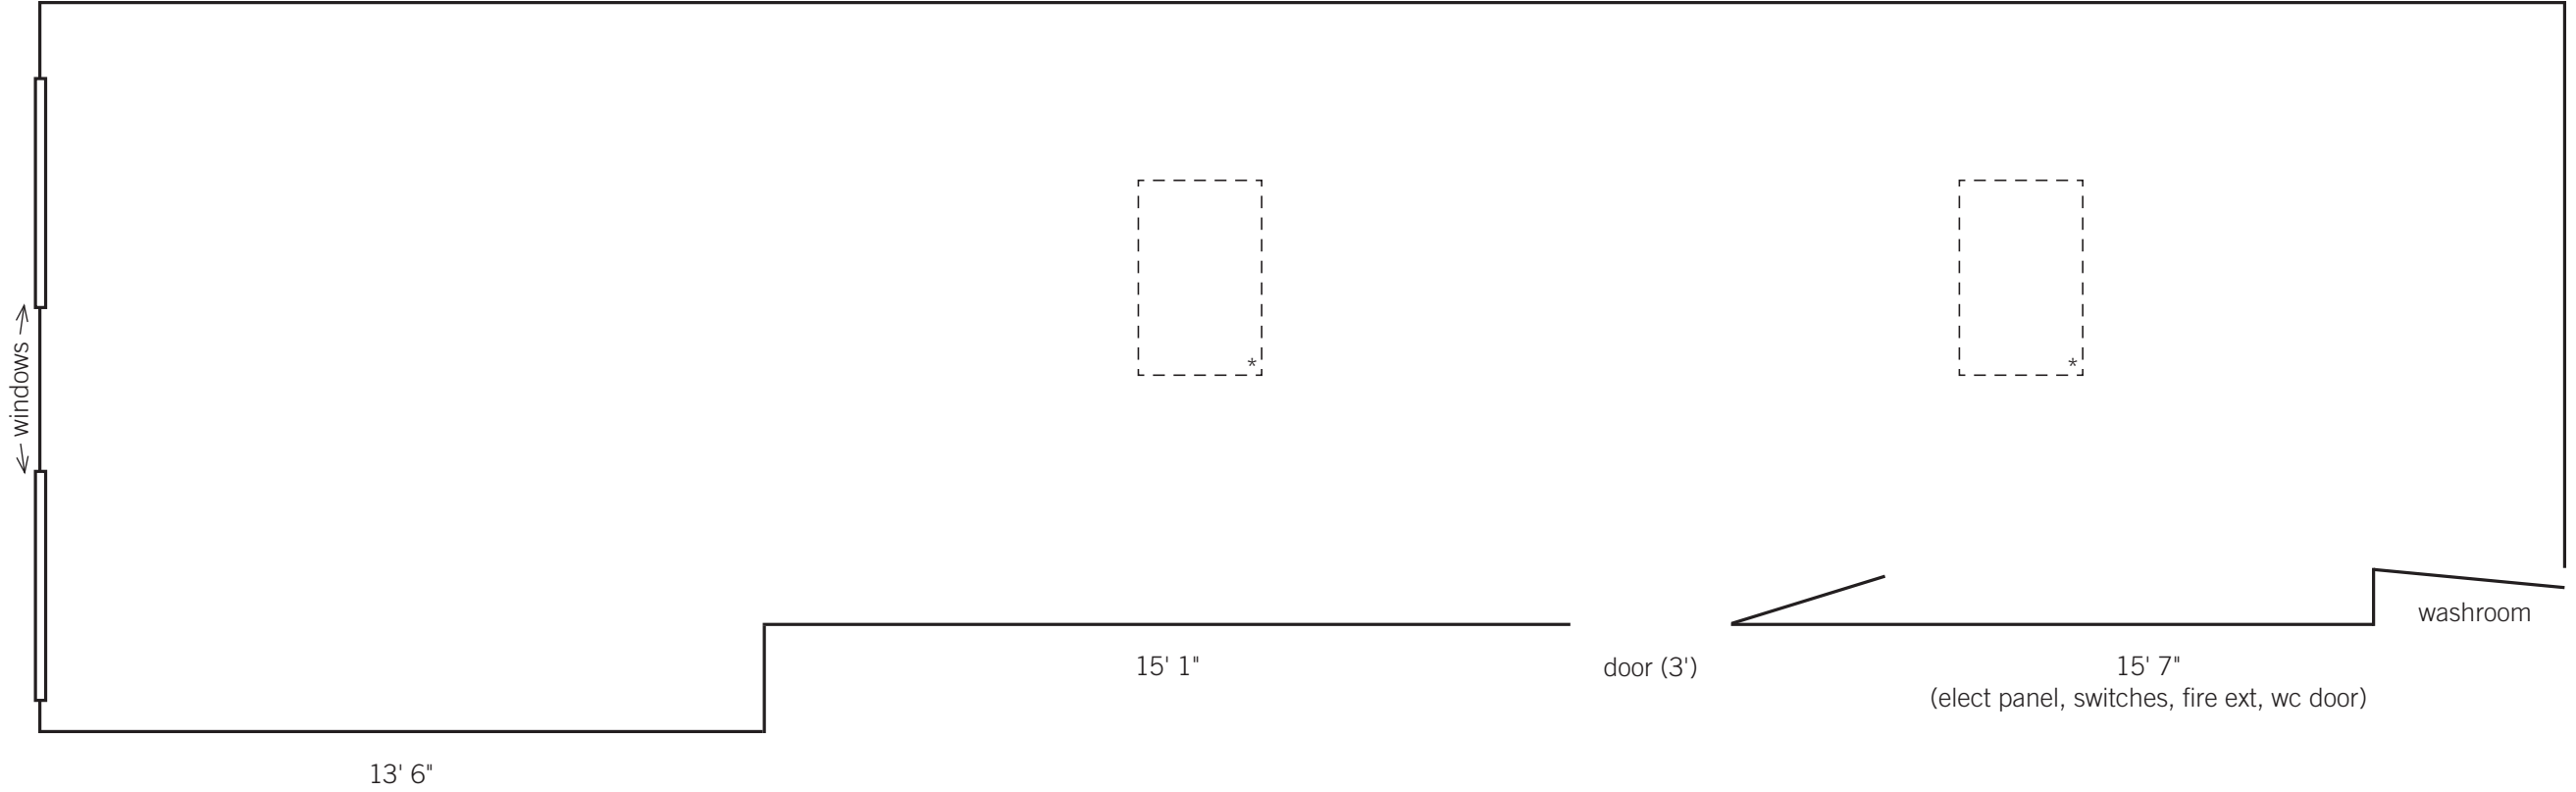

total length: 47' 2"

width ↓: 13' 8"

width ↓: 11' 8"

\* skylights

ceiling height: 14'

**deluge** contemporary art

636 Yates Street, Victoria, BC  
 250 385 3327 delugeart@shaw.ca